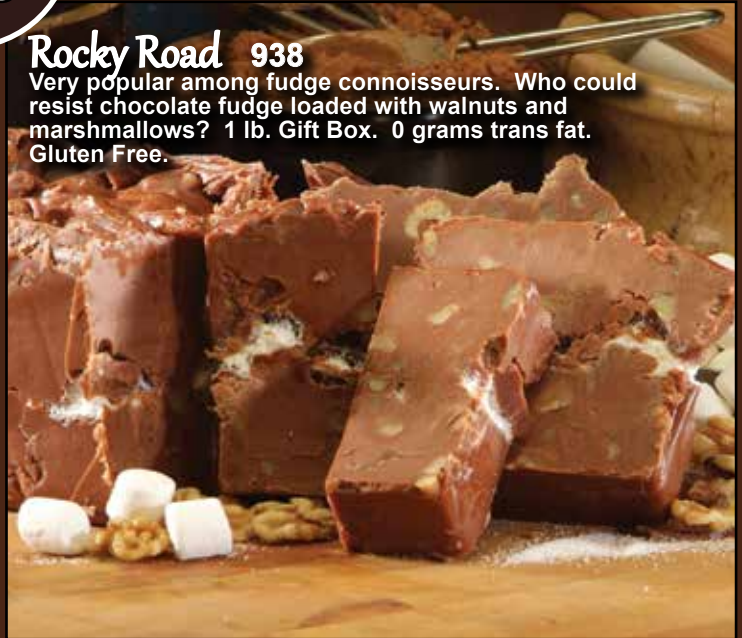

Rocky Road 938

Very popular among fudge connoisseurs. Who could resist chocolate fudge loaded with walnuts and marshmallows? 1 lb. Gift Box. 0 grams trans fat. Gluten Free.