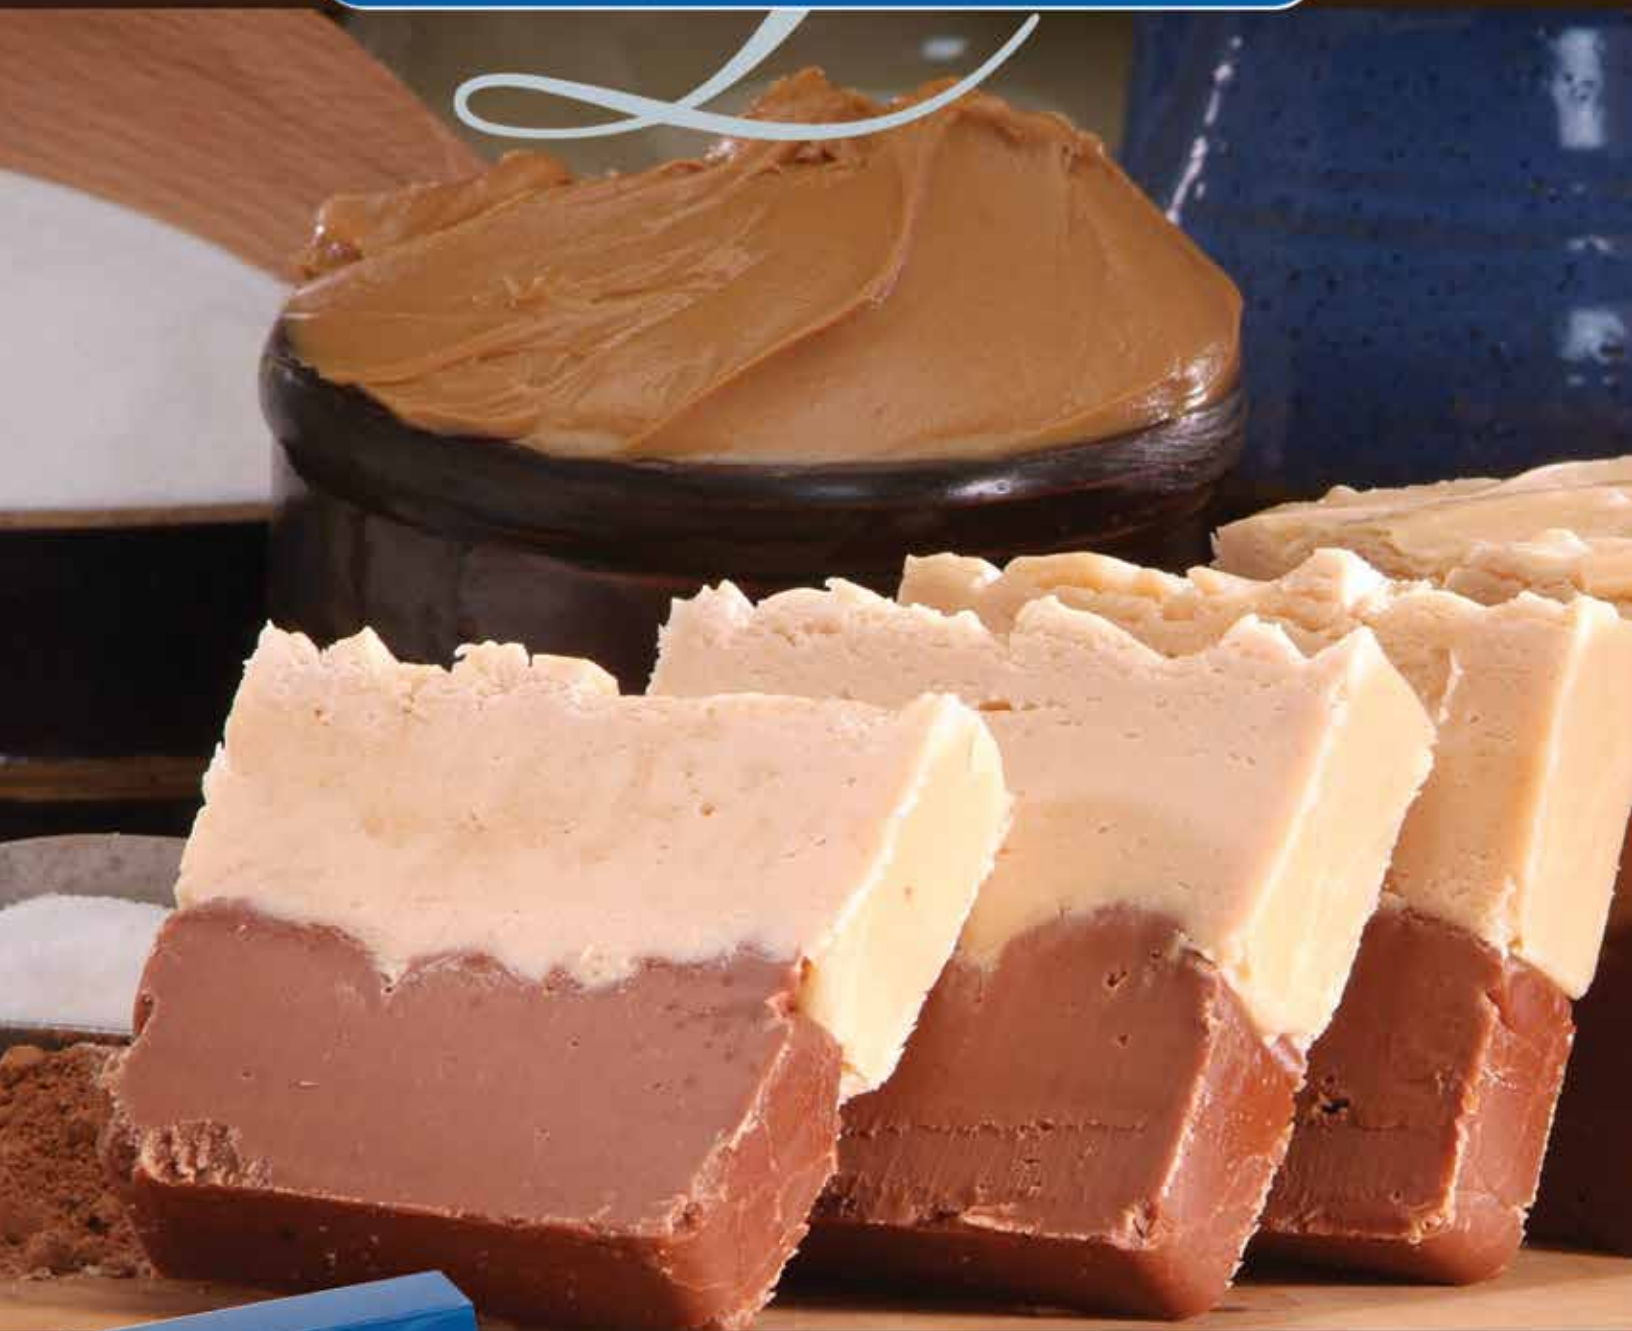

Claudia Layne

F U D G E

Claudia Layne has created the perfect fudge recipe and has perfected it for more than 30 years. We blend only the richest, freshest dairy products and wholesome natural ingredients. We then stir and individually cook each batch to perfection making Claudia Layne Fudge.....

1 lb. Gift Box

*The Best Fudge to EVER
Cross Your Lips  !!*

Peanut Butter 936

Real creamy peanut butter blended with natural ingredients make this fudge truly irresistible! 1 lb. Gift Box. 0 grams trans fat. Gluten Free.