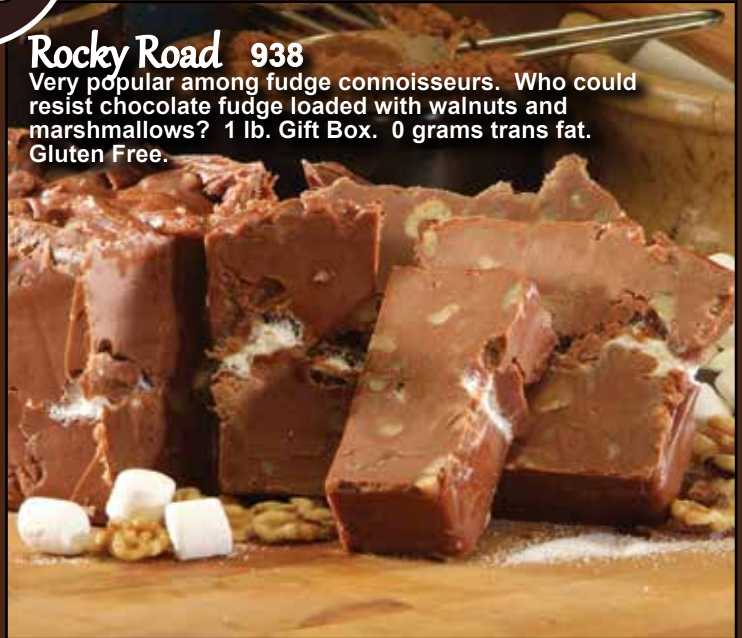

Your
Choice

\$18

Maple Walnut 939

For the true maple walnut lover. Large walnut pieces smothered in old-fashioned maple fudge. 1 lb. Gift Box. 0 grams trans fat. Gluten Free.

Rocky Road 938

Very popular among fudge connoisseurs. Who could resist chocolate fudge loaded with walnuts and marshmallows? 1 lb. Gift Box. 0 grams trans fat. Gluten Free.