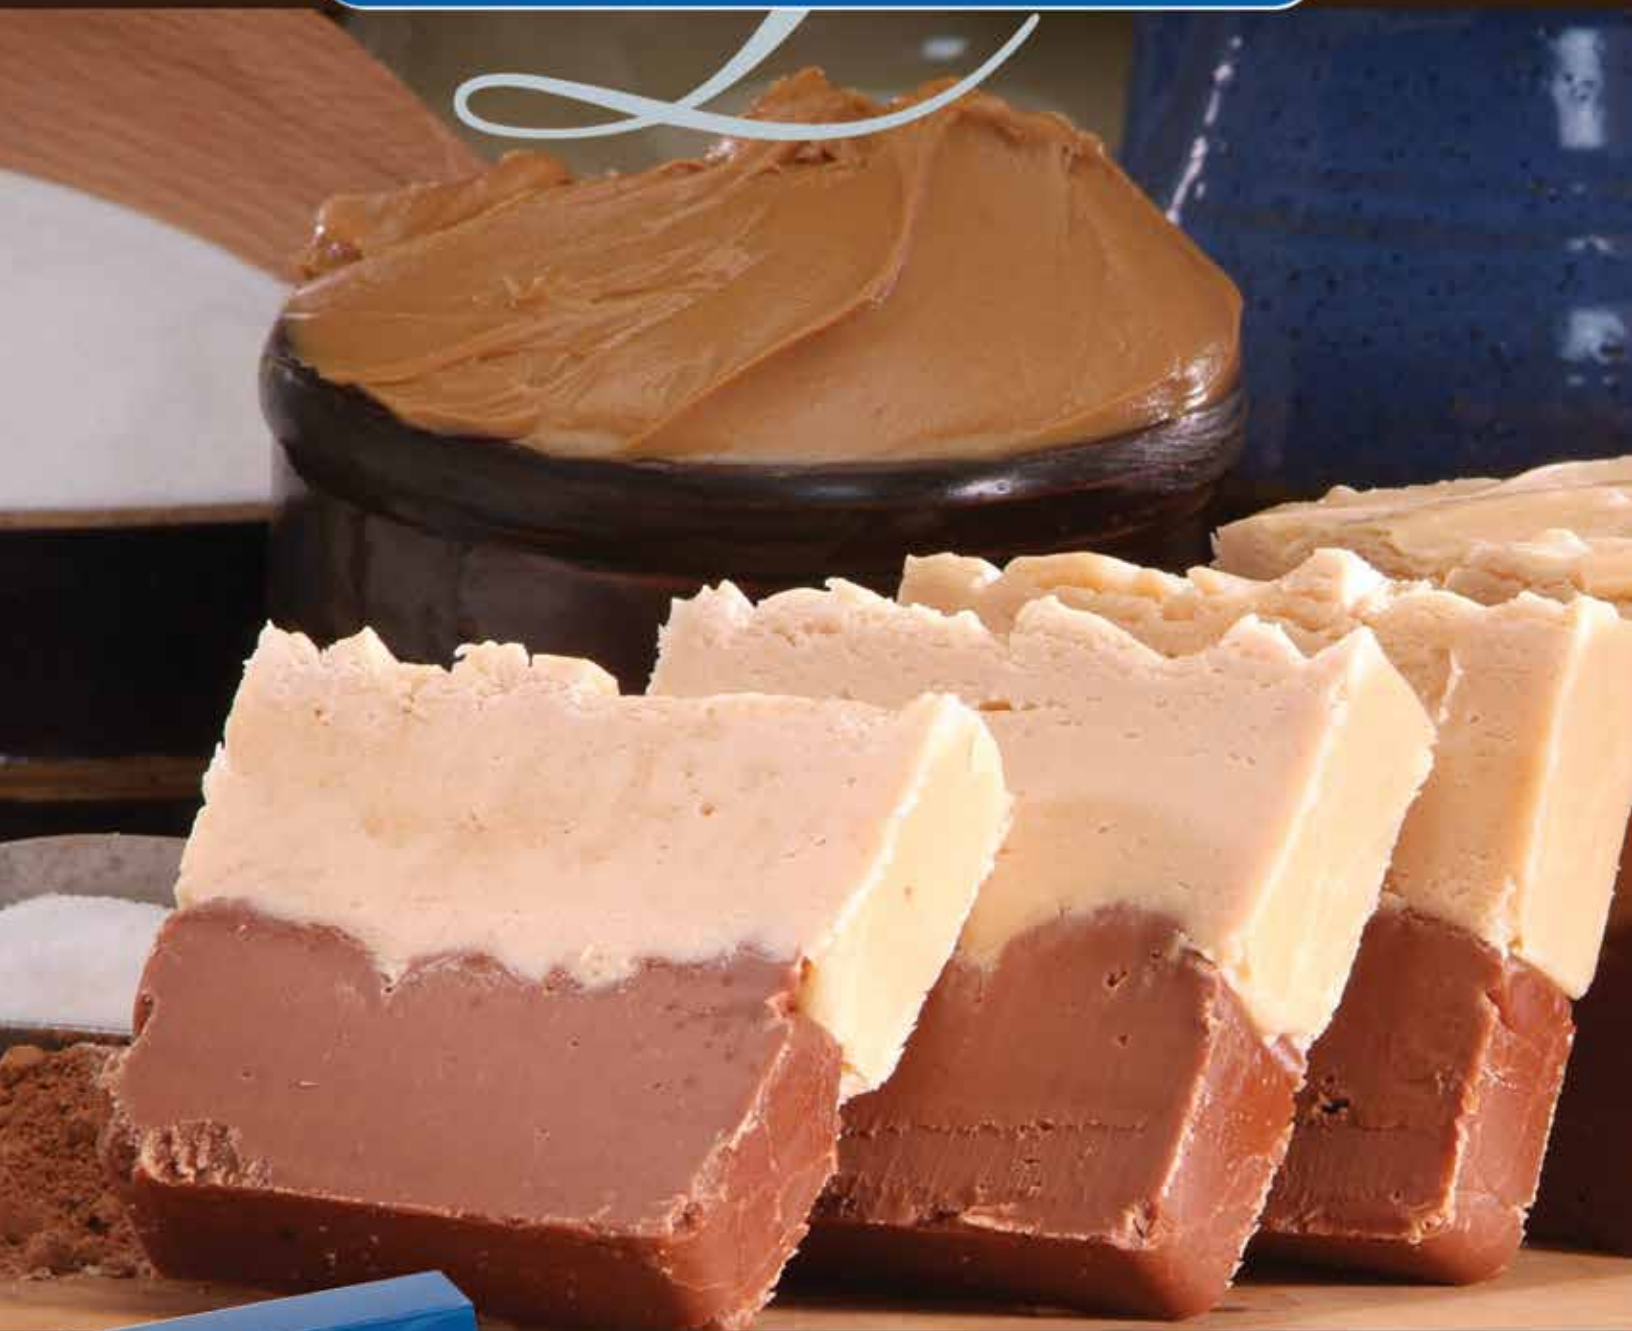

# Claudia Layne

F U D G E

Claudia Layne has created the perfect fudge recipe and has perfected it for more than 30 years. We blend only the richest, freshest dairy products and wholesome natural ingredients. We then stir and individually cook each batch to perfection making Claudia Layne Fudge.....

1 lb. Gift Box

*The Best Fudge to EVER  
Cross Your Lips  !!*